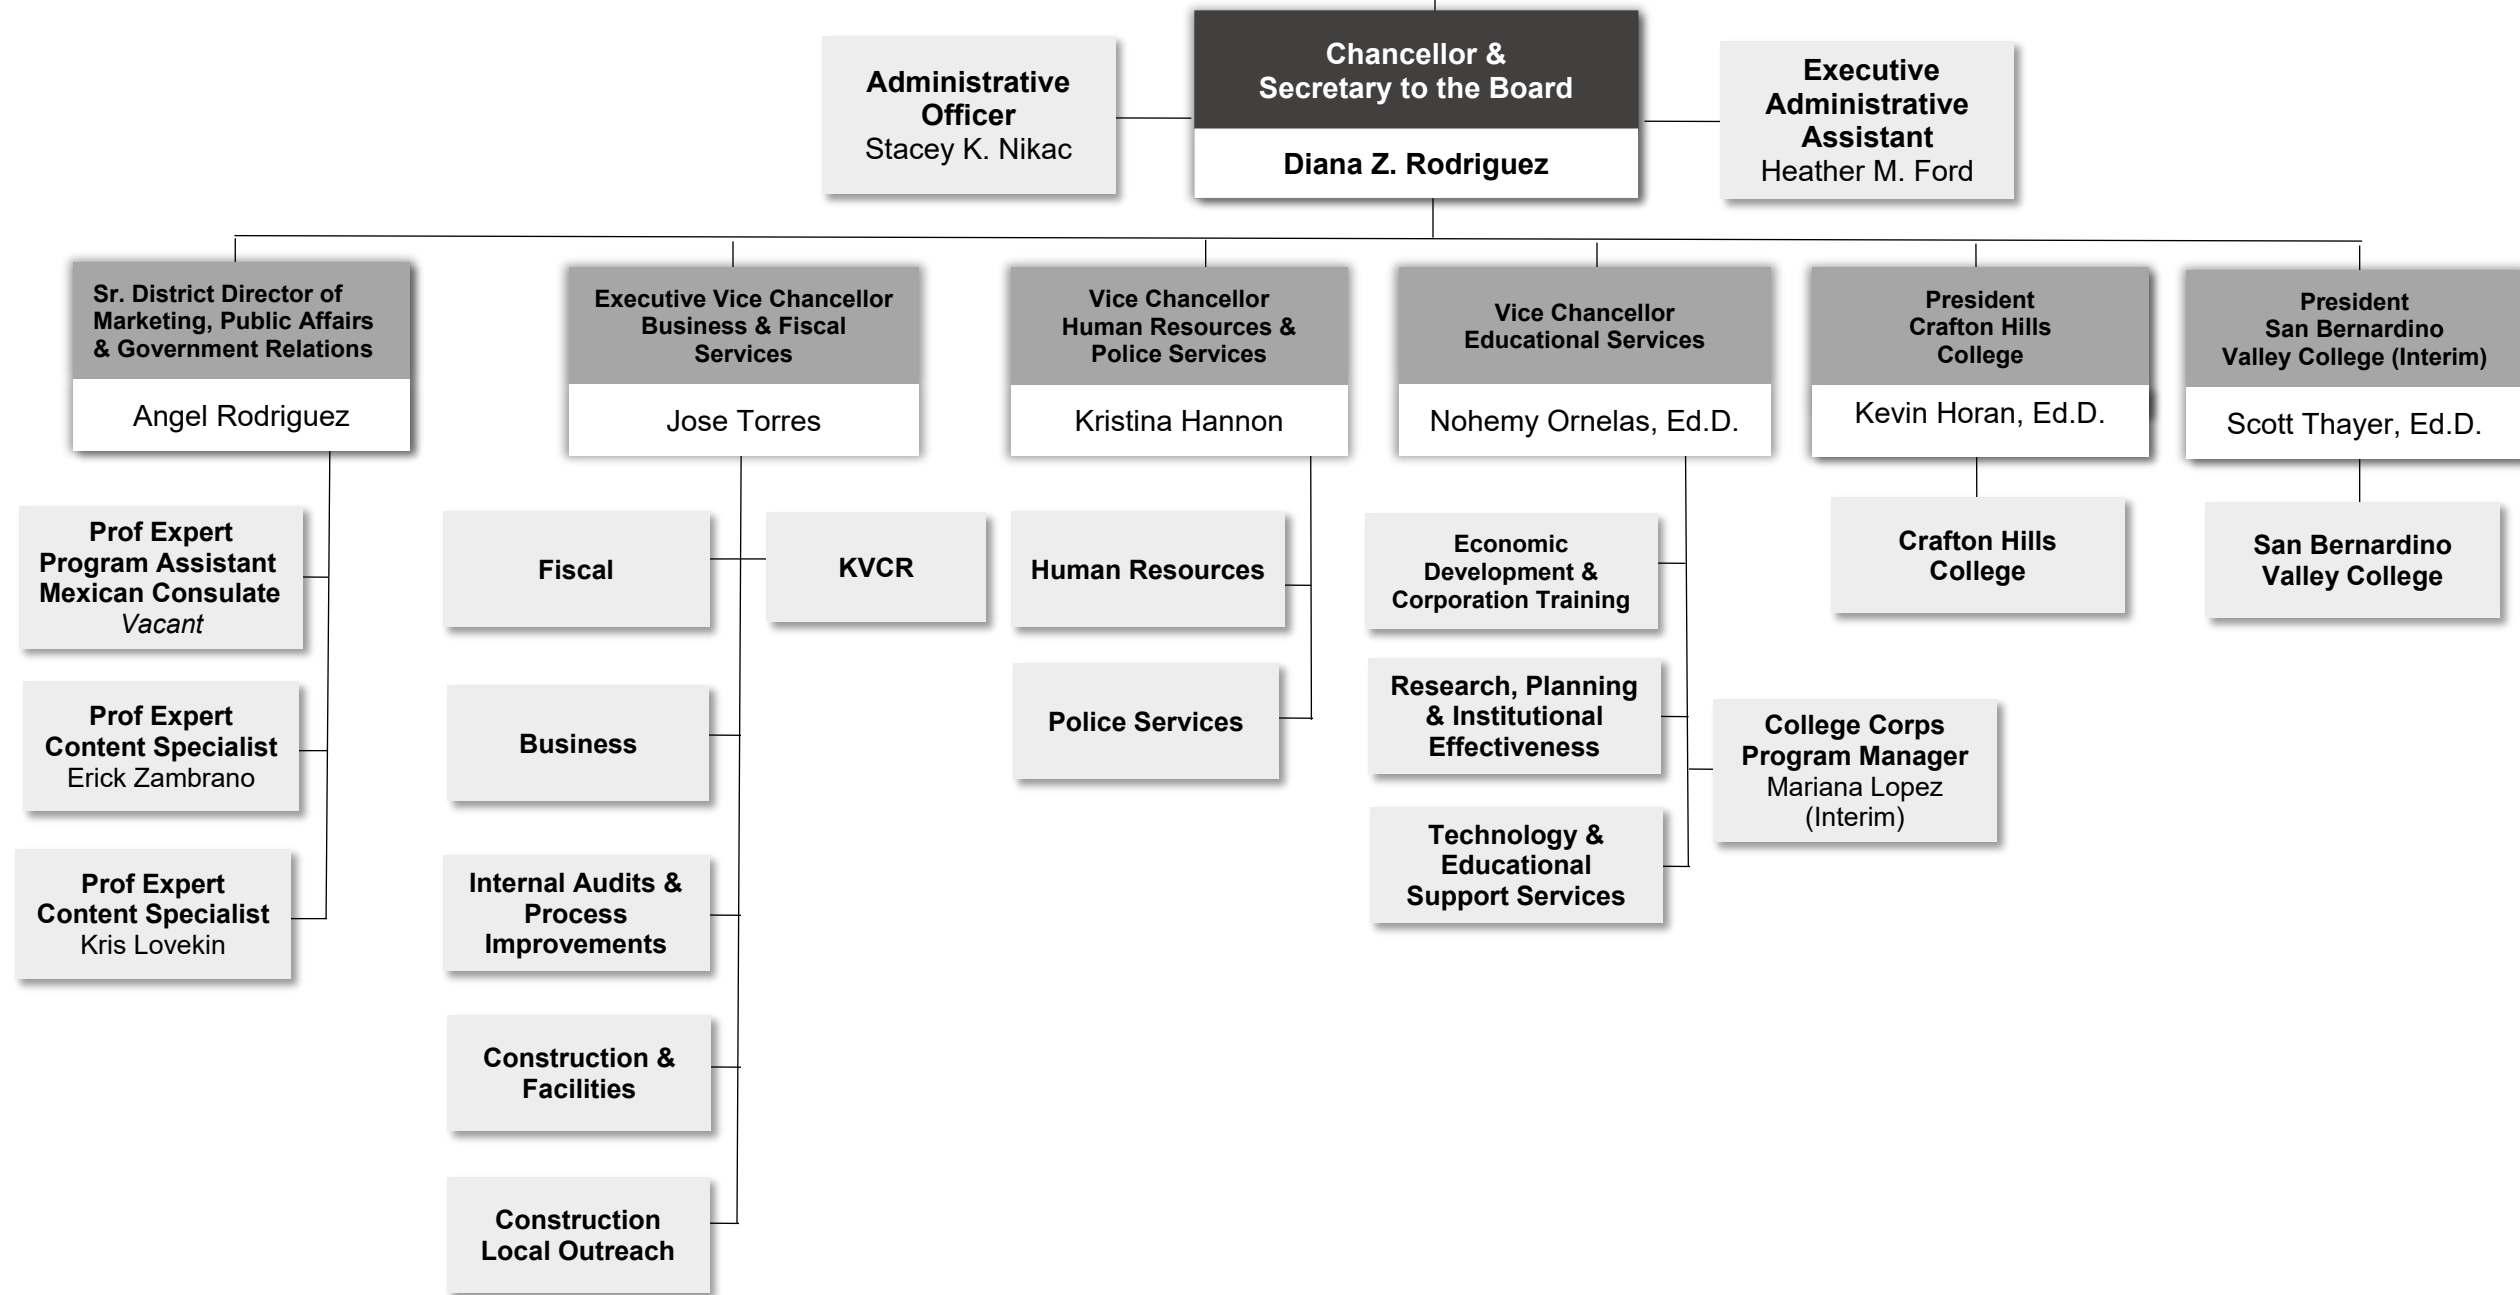

OFFICE OF THE CHANCELLOR

District Support Operations Fiscal, Administrative & Media (DSO FAM)

Human Resources and Police Services

Educational & Student Services