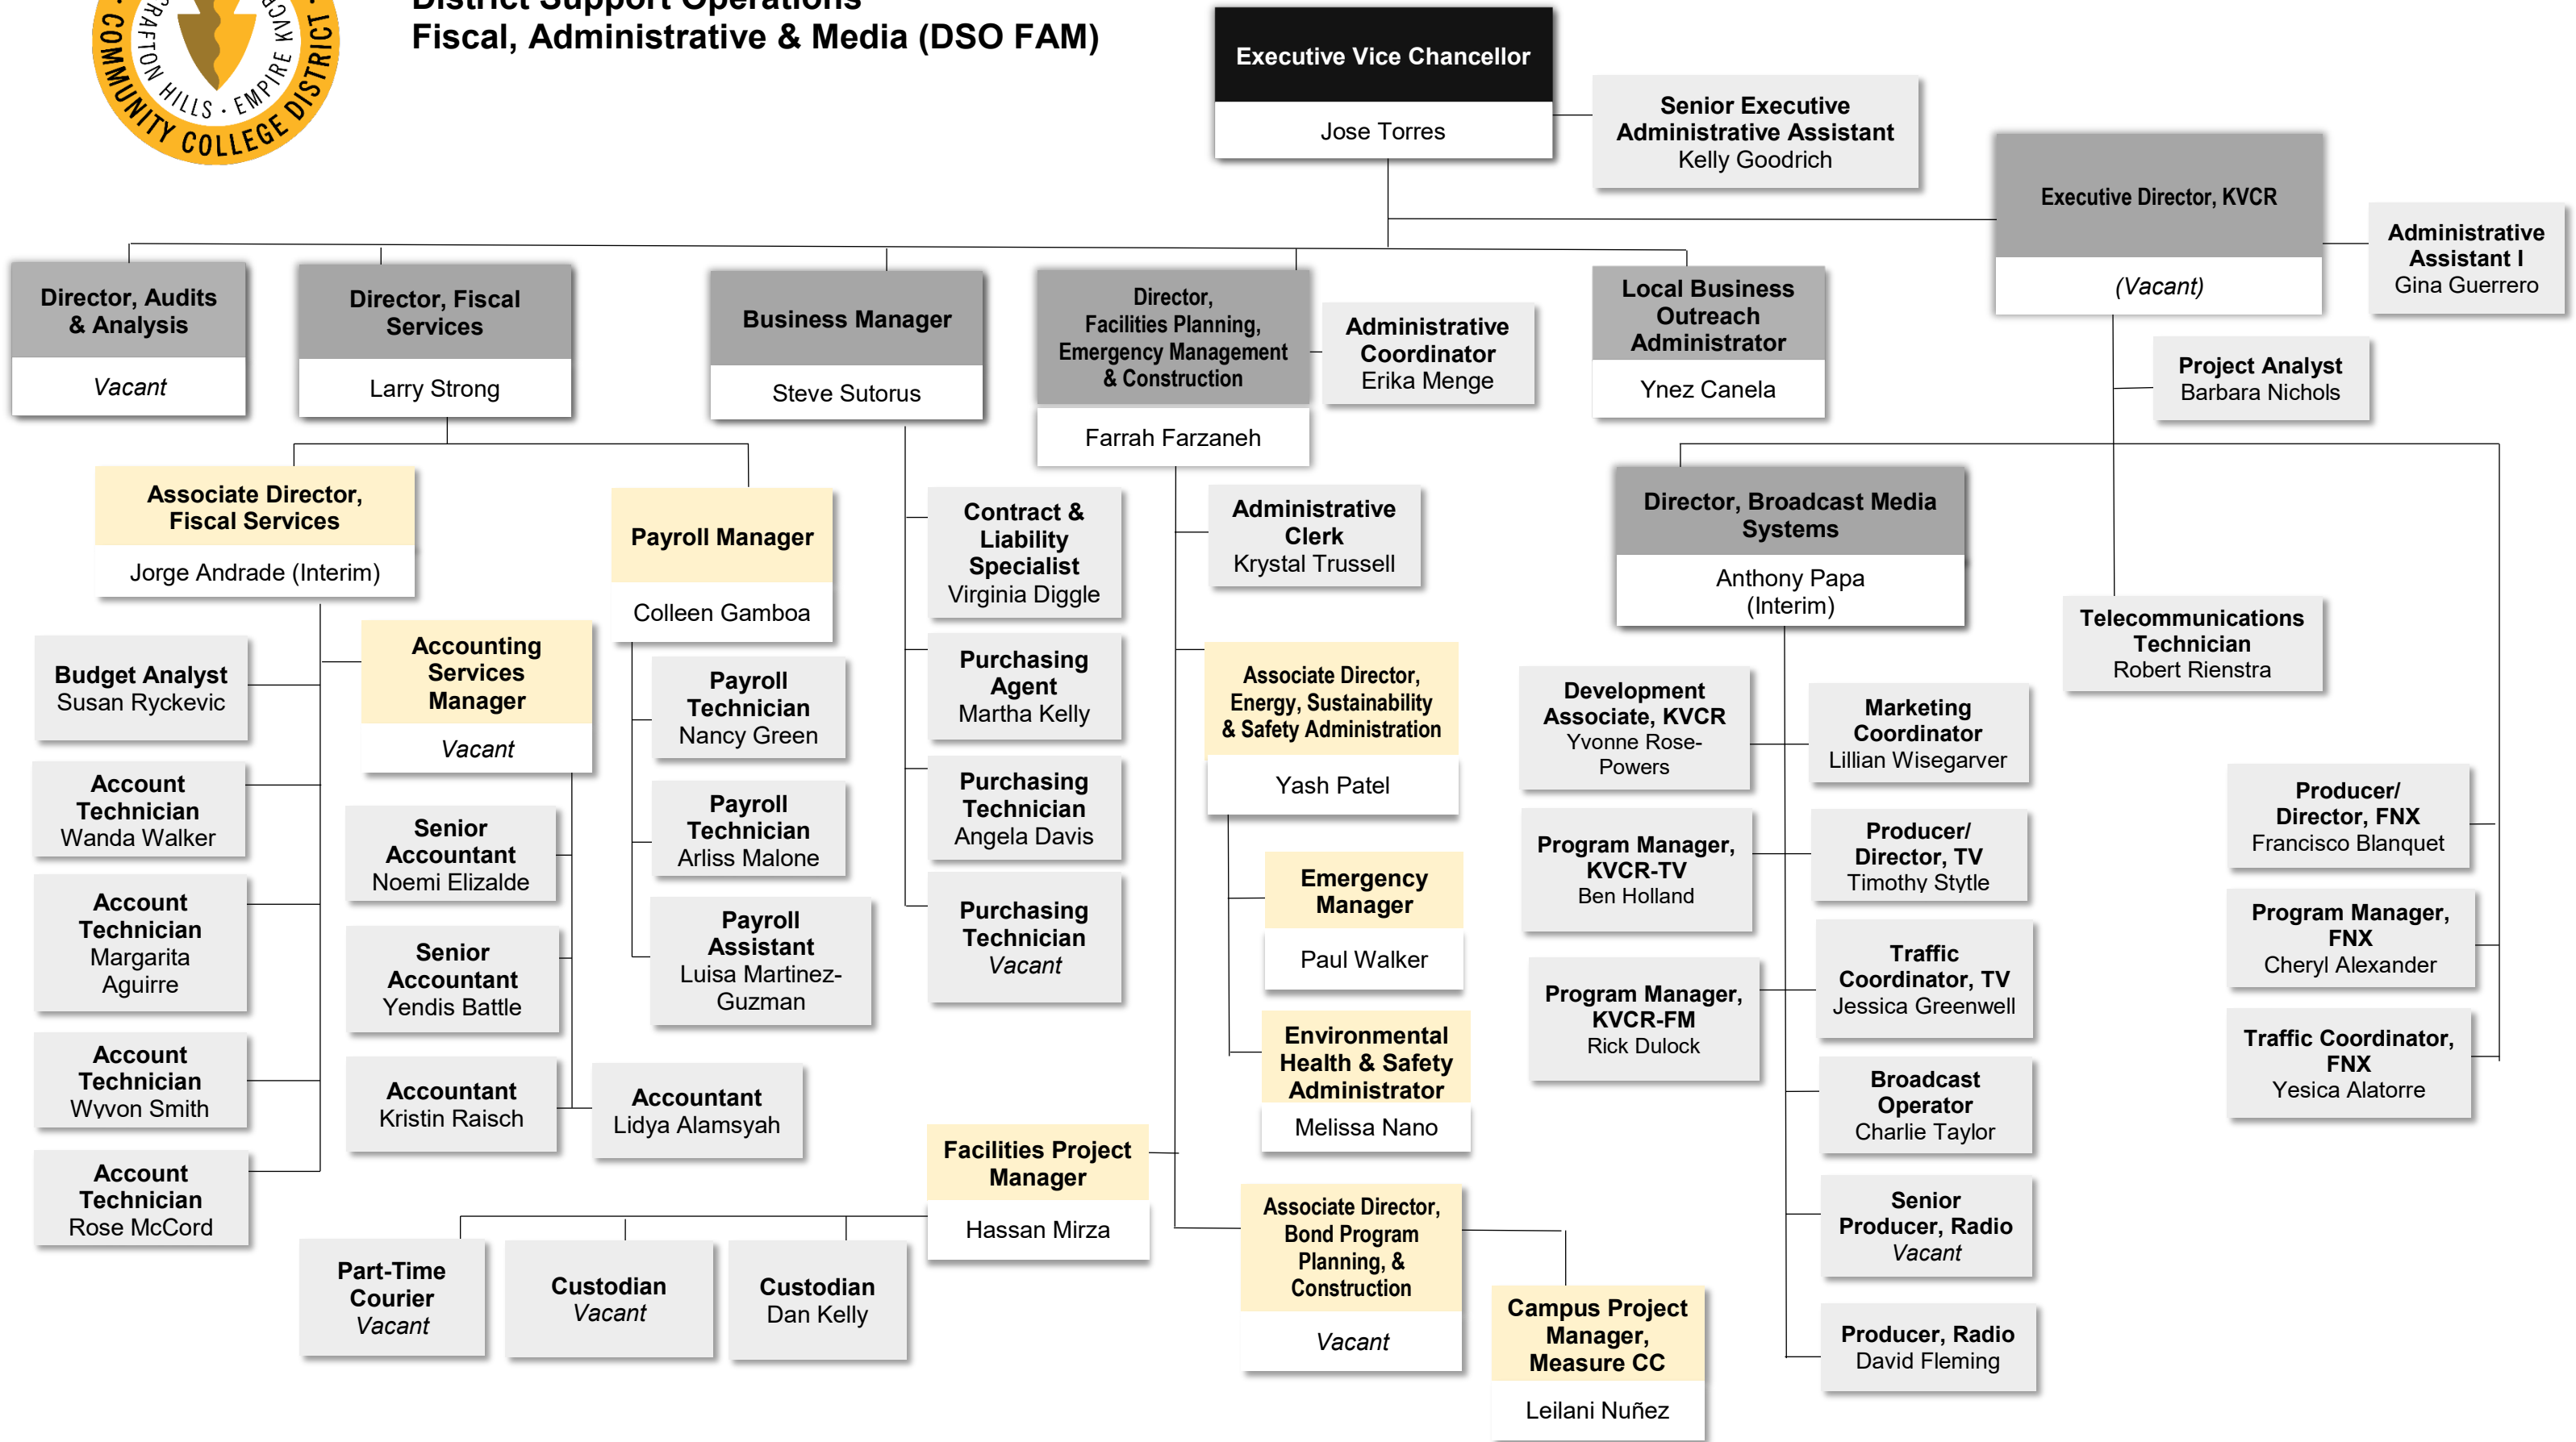

OFFICE OF THE CHANCELLOR

District Support Operations Fiscal, Administrative & Media (DSO FAM)

Human Resources and Police Services

Educational & Student Services