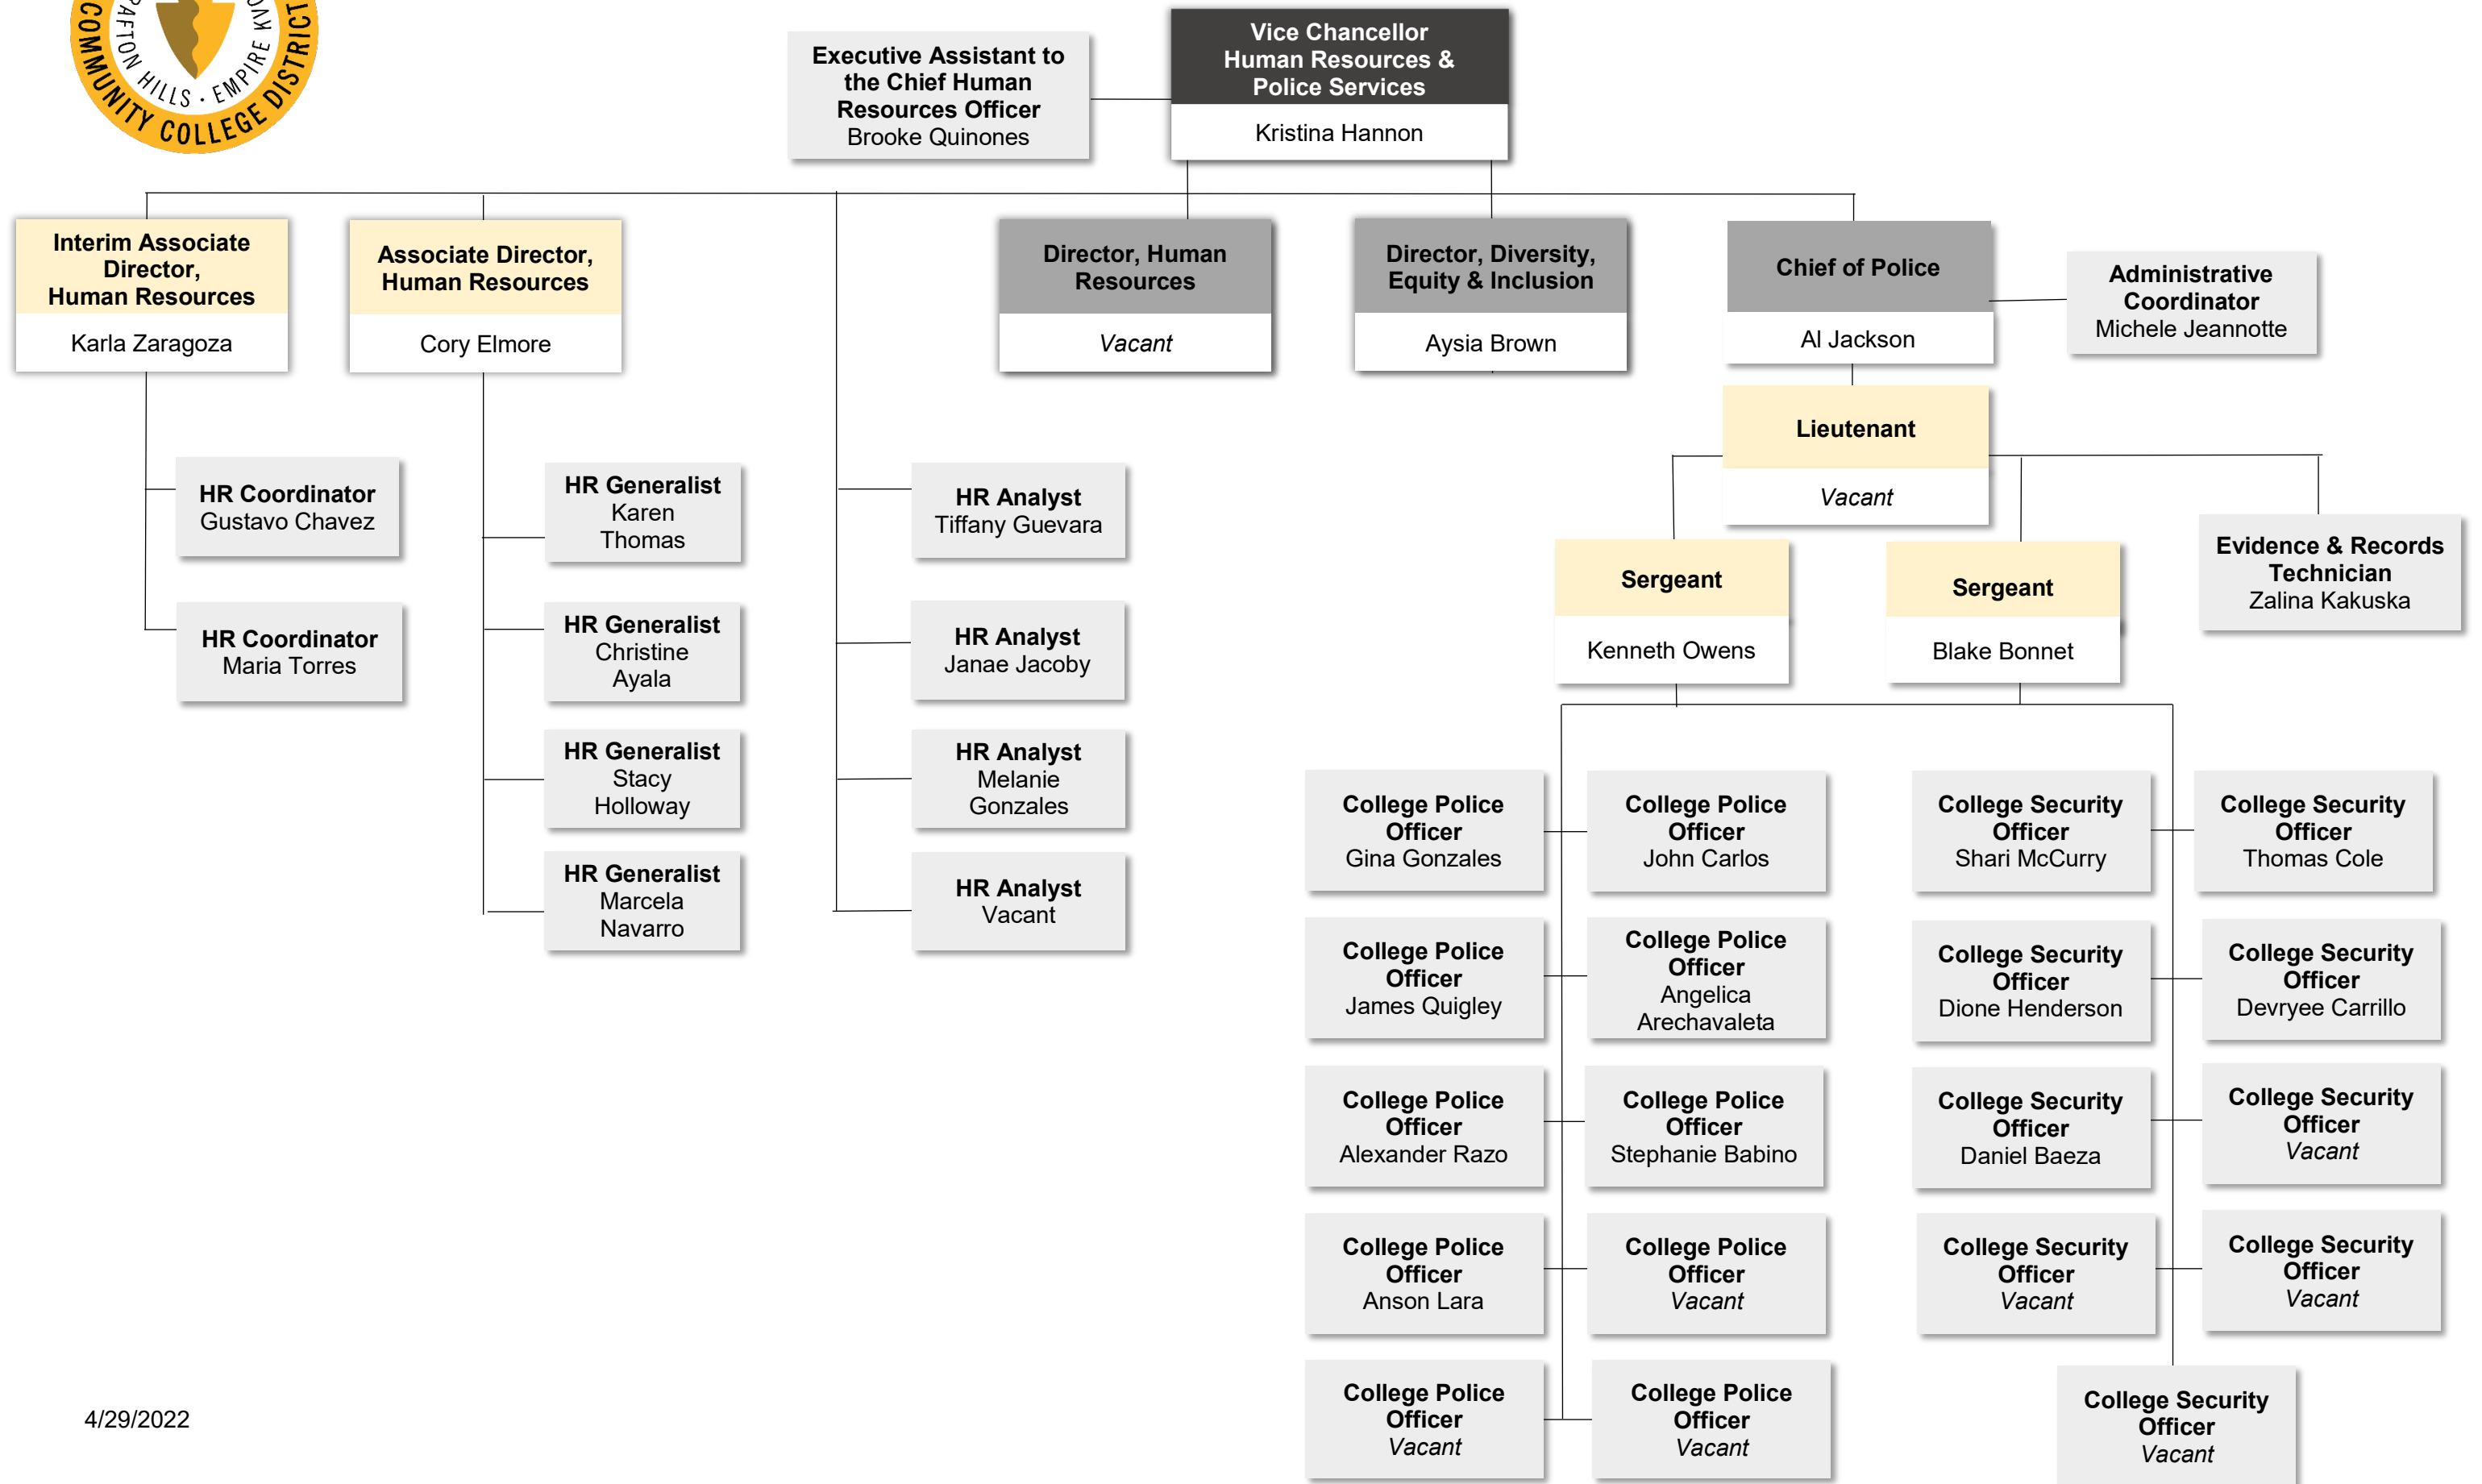

OFFICE OF THE CHANCELLOR

District Support Operations Fiscal, Administrative & Media (DSO FAM)

Human Resources and Police Services

Educational & Student Services