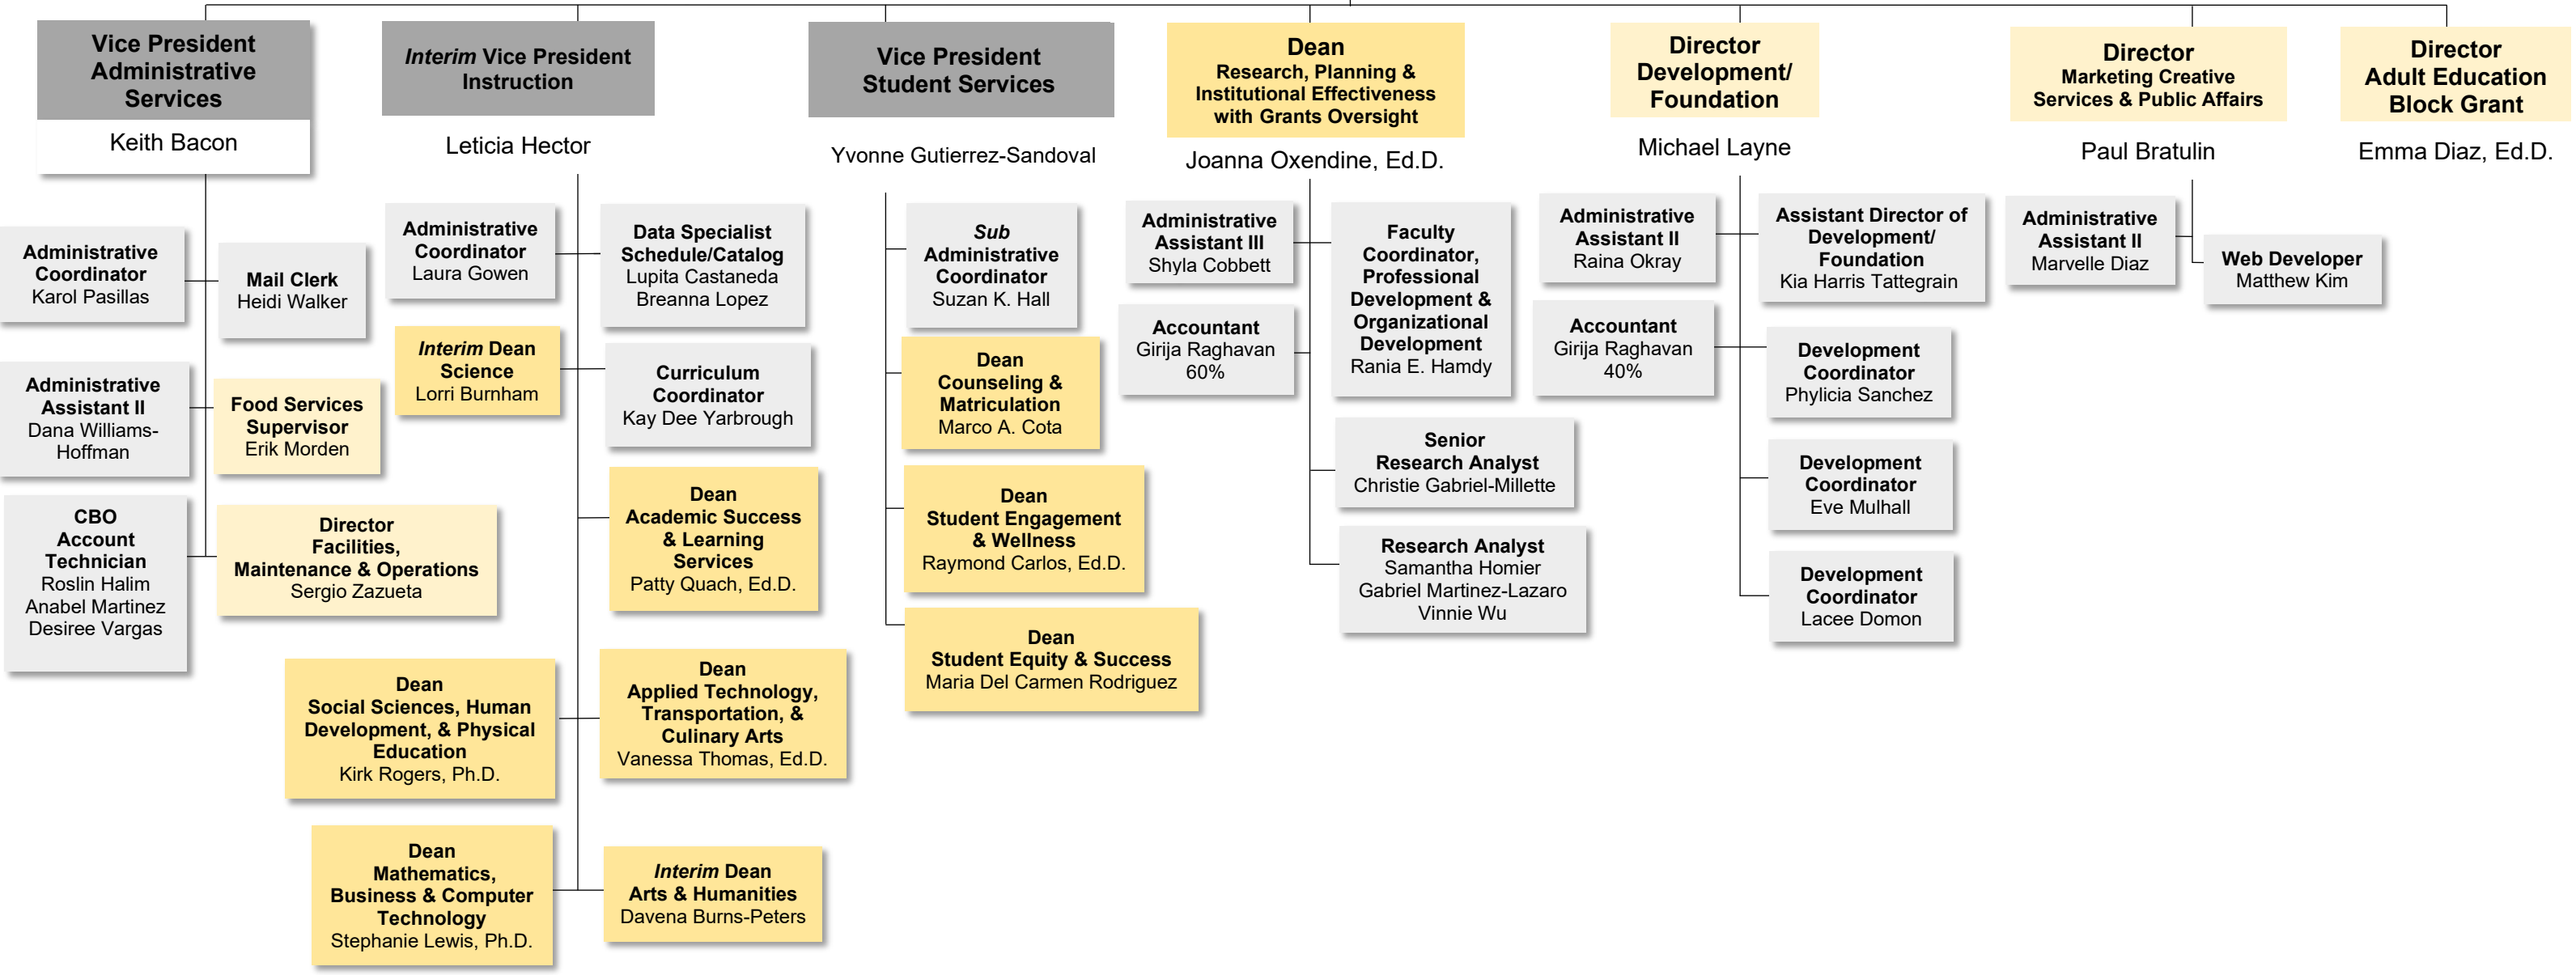

San Bernardino Valley College

Executive (Confidential) Assistant
Jesse Neimeyer-Romero, Ed.D.

College President
Gilbert J. Contreras, Ph.D.

Administrative Assistant II
Noel Arciero

San Bernardino Valley College

San Bernardino Valley College

Administrative Coordinator
Laura Gowen

Interim Vice President Instruction
Leticia Hector

Interim Vice President Instruction
Leticia Hector

Dean Mathematics, Business, & Computer Technology