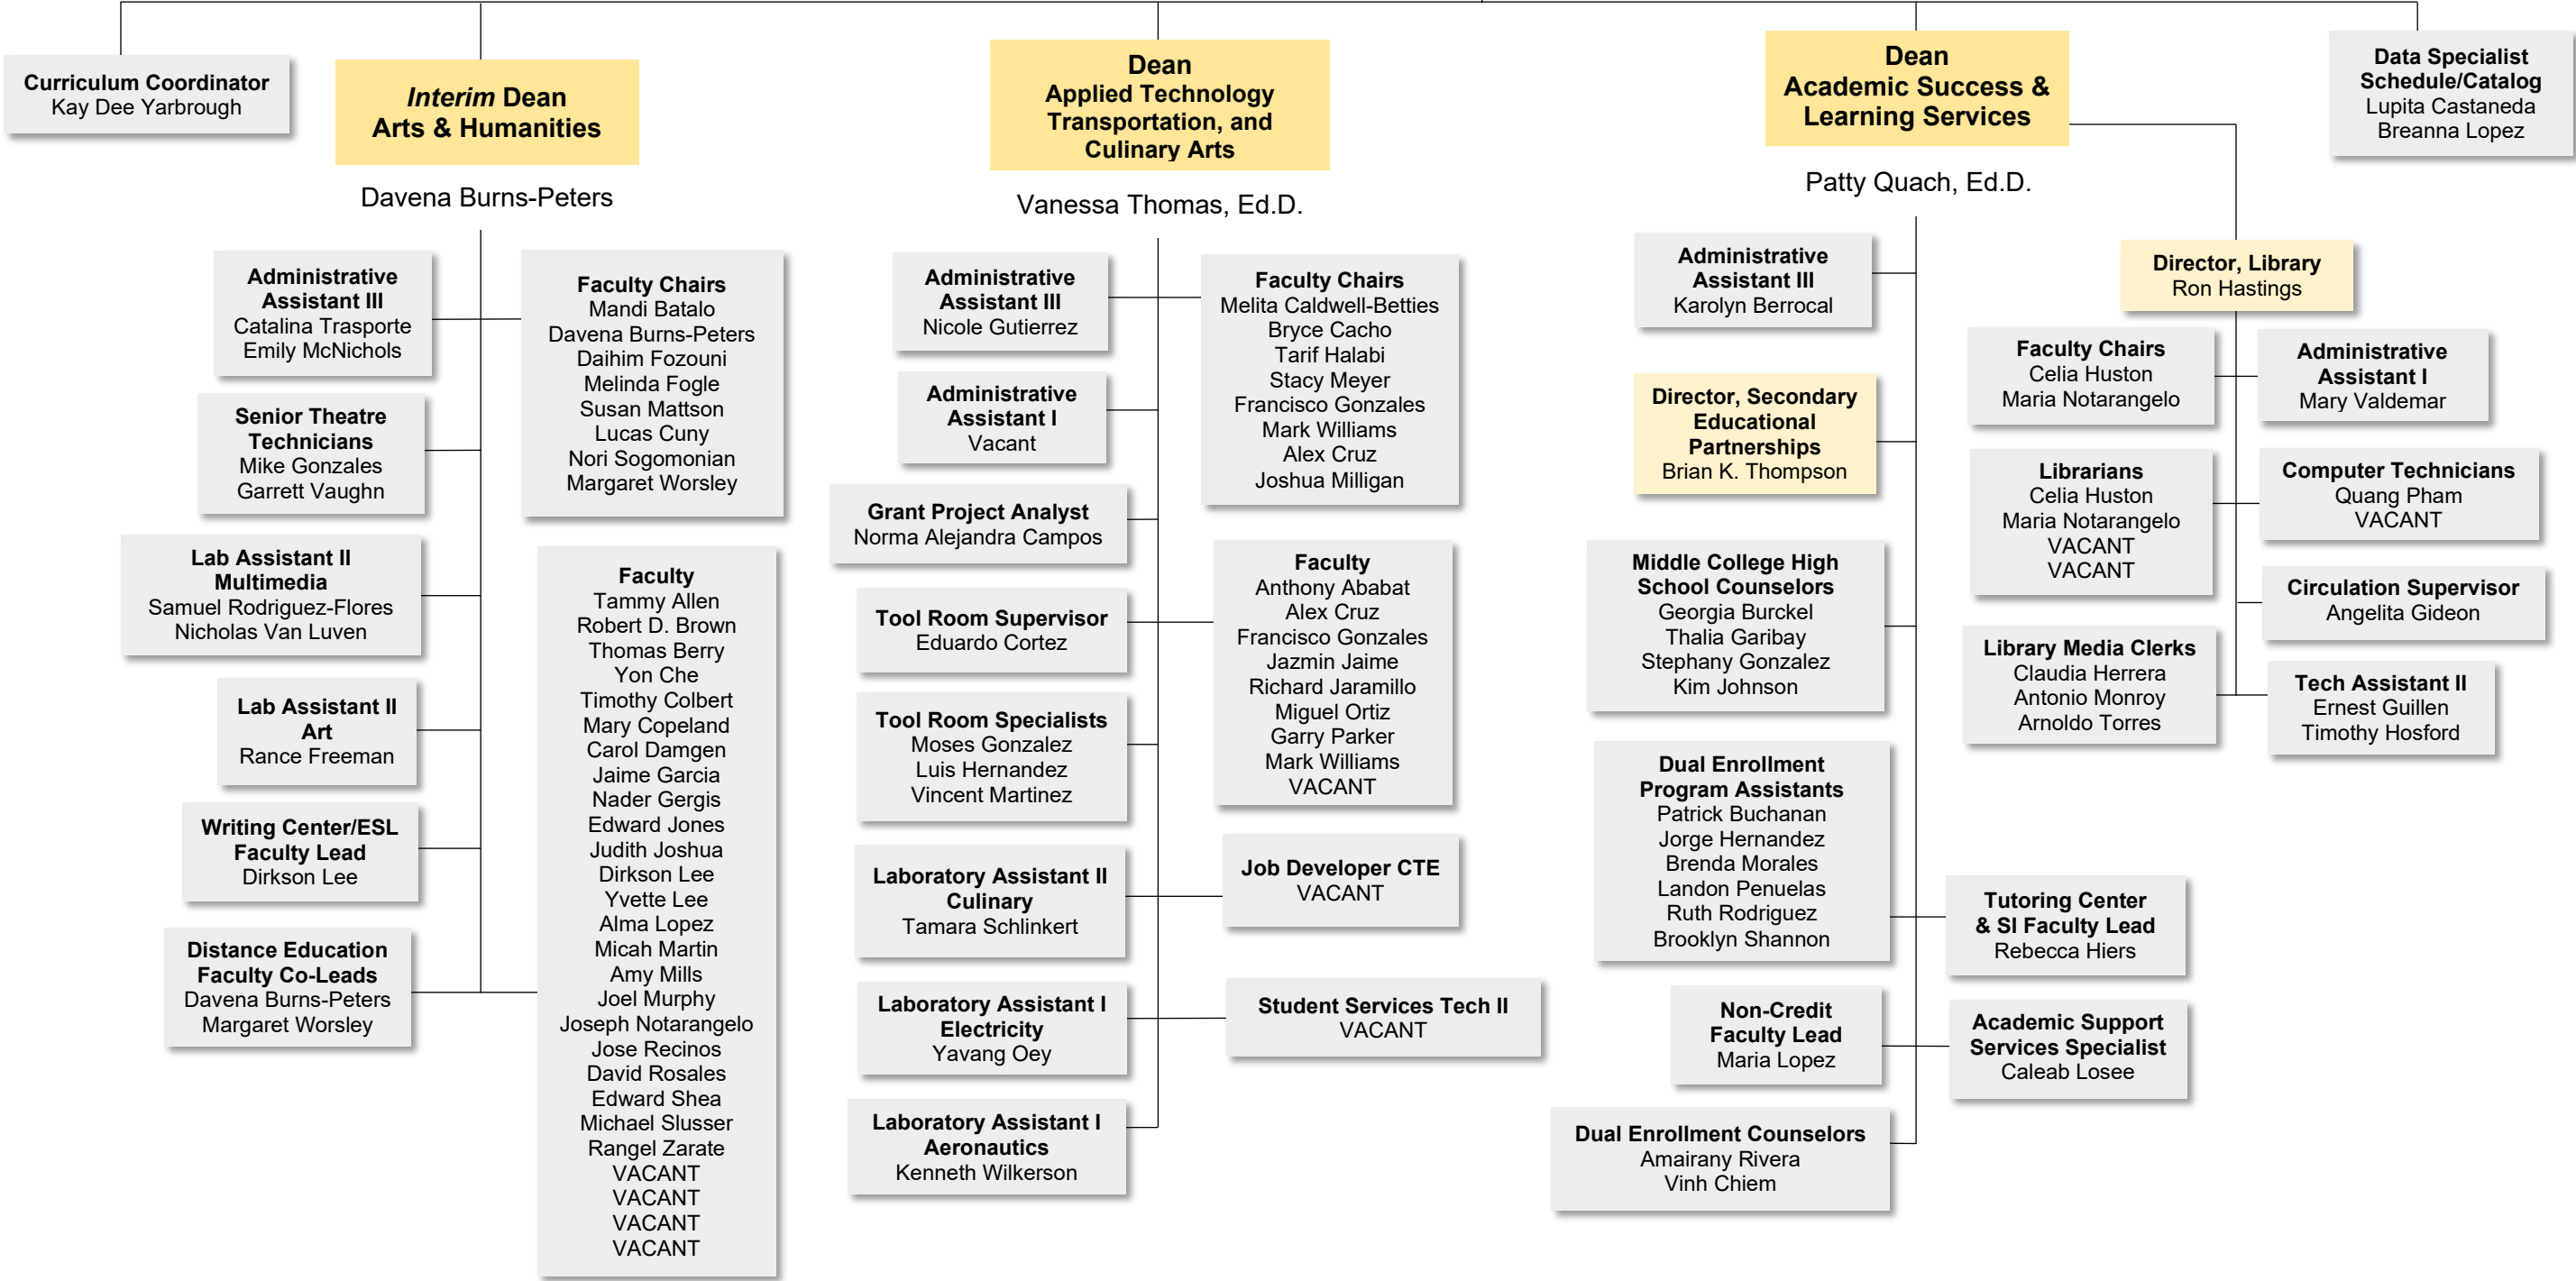

San Bernardino Valley College

Executive (Confidential) Assistant
Jesse Neimeyer-Romero, Ed.D.

College President
Gilbert J. Contreras, Ph.D.

Administrative Assistant II
Noel Arciero

San Bernardino Valley College

San Bernardino Valley College

Administrative Coordinator
Laura Gowen

Interim Vice President Instruction
Leticia Hector

Interim Vice President Instruction
Leticia Hector

Dean Mathematics, Business, & Computer Technology