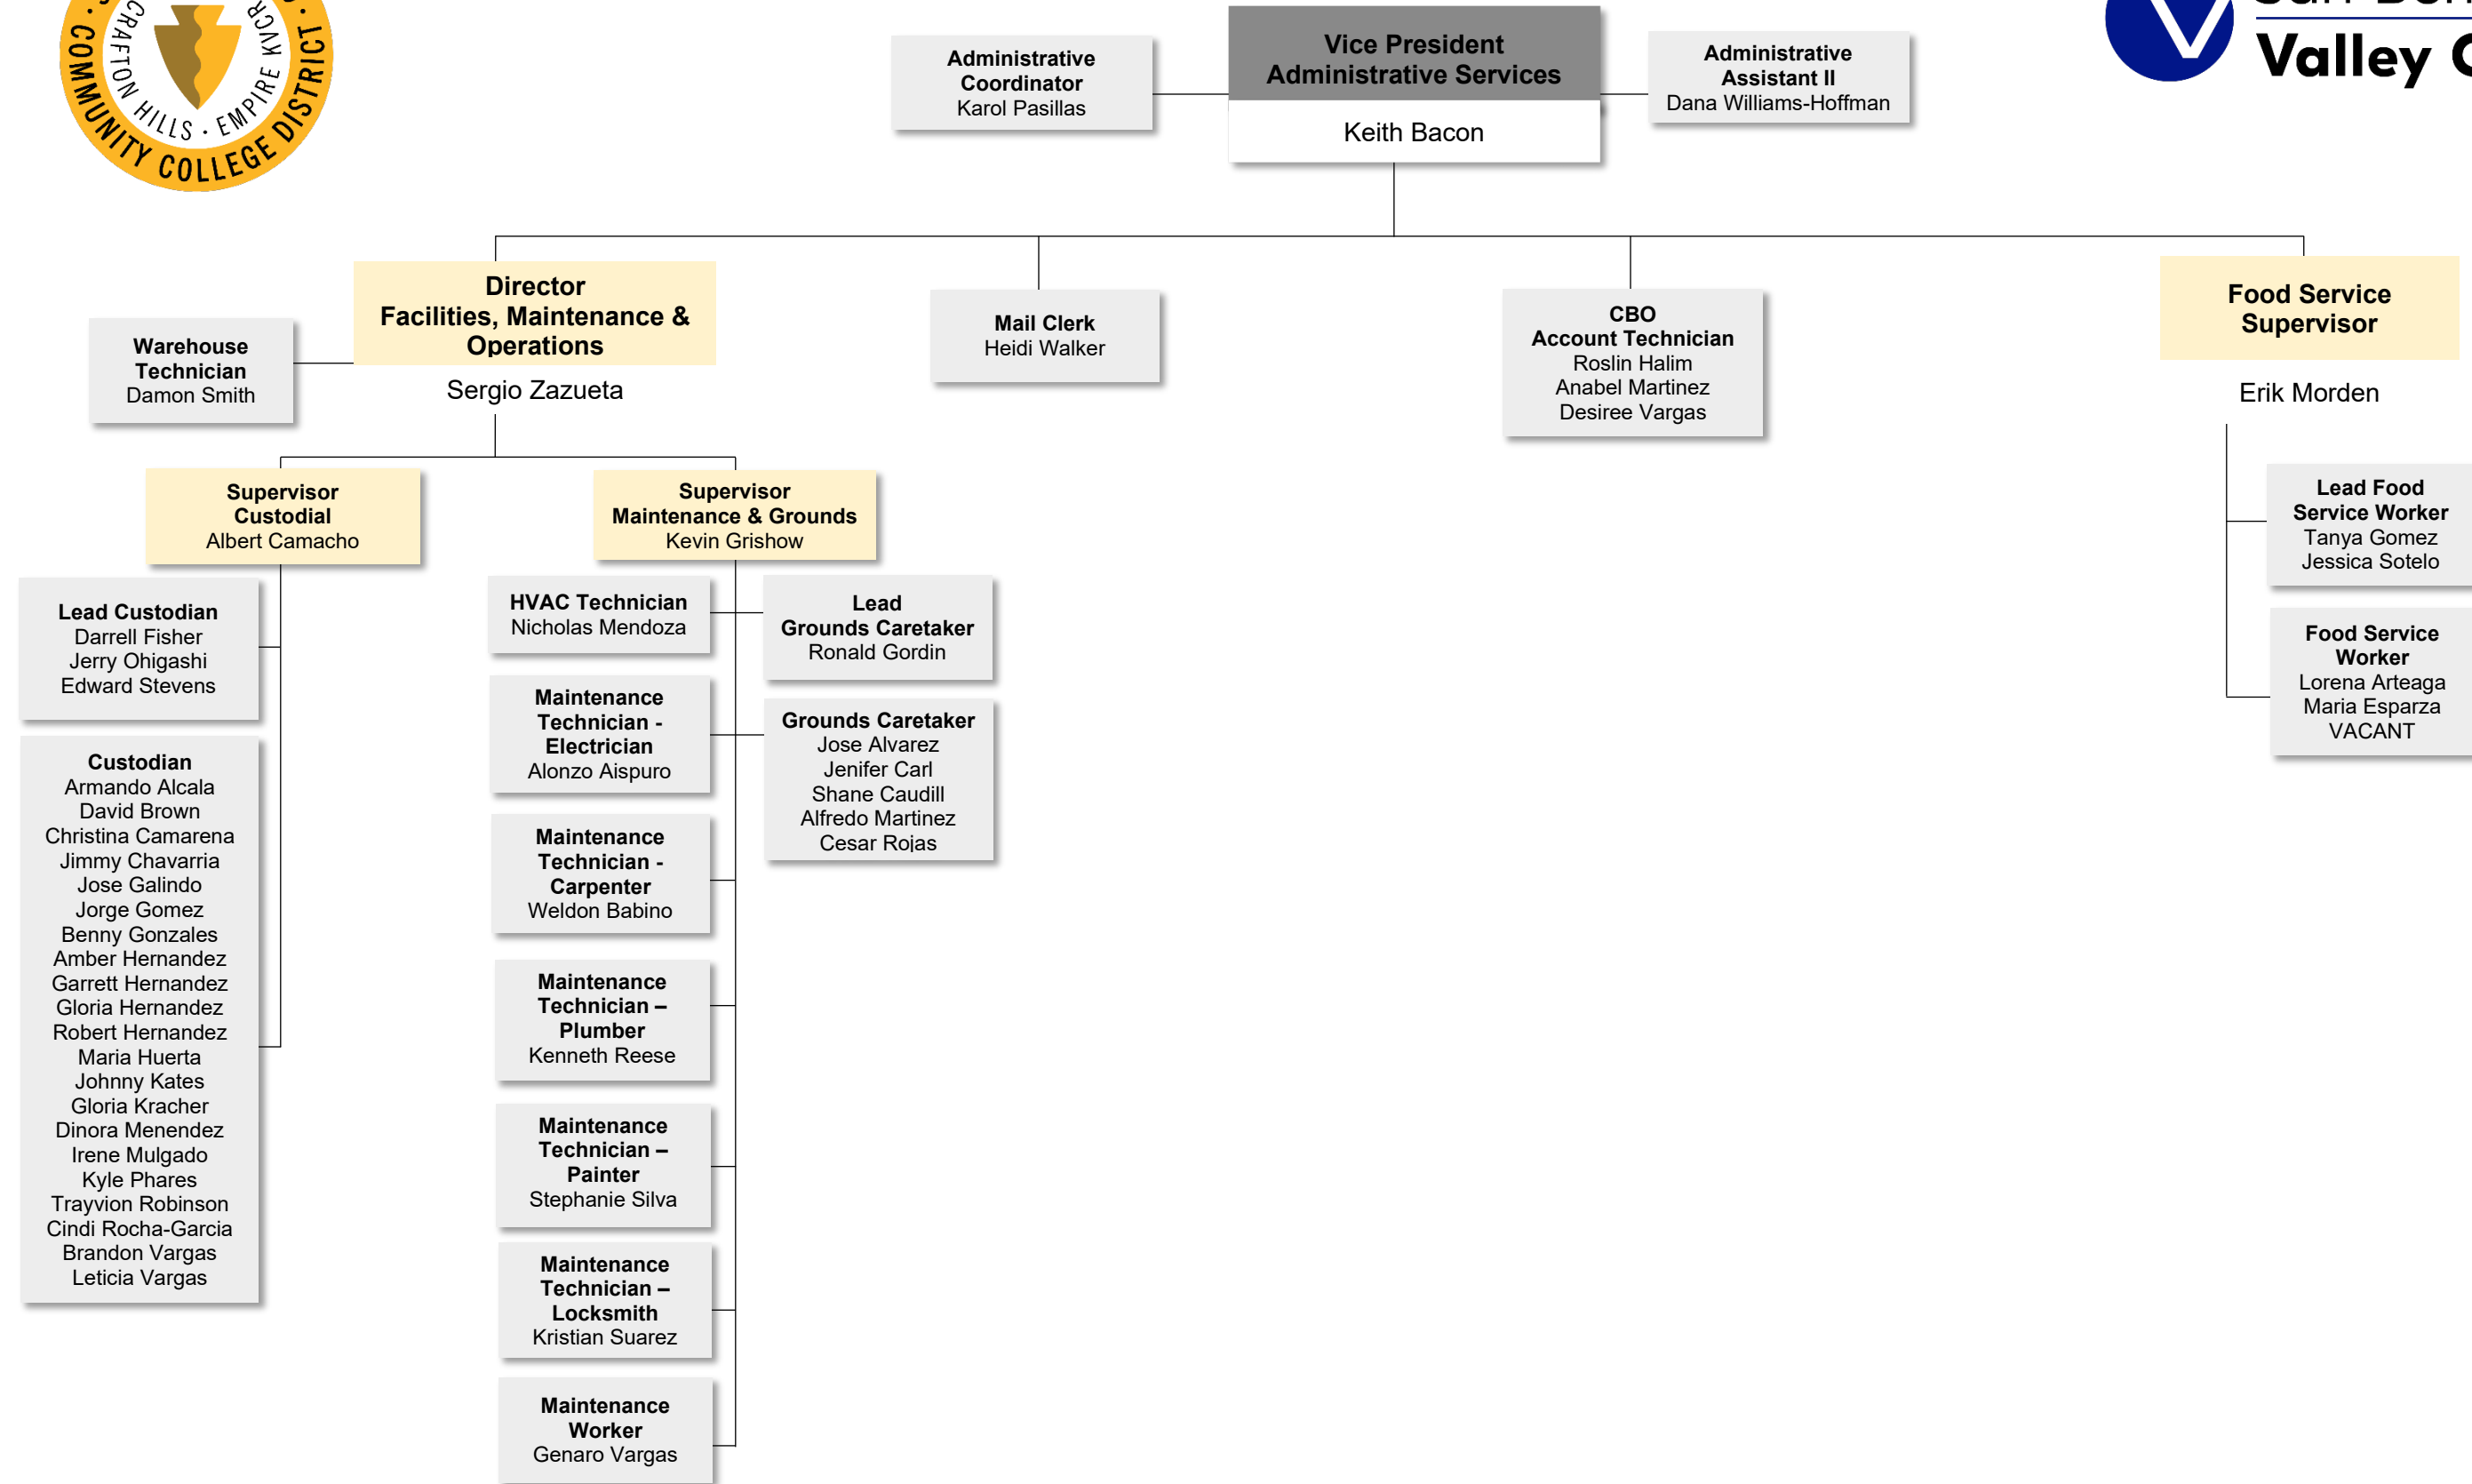

San Bernardino Valley College

Executive (Confidential) Assistant
Jesse Neimeyer-Romero, Ed.D.

College President
Gilbert J. Contreras, Ph.D.

Administrative Assistant II
Noel Arciero

San Bernardino Valley College

San Bernardino Valley College

Administrative Coordinator
Laura Gowen

Interim Vice President Instruction
Leticia Hector

Interim Vice President Instruction
Leticia Hector

Dean Mathematics, Business, & Computer Technology