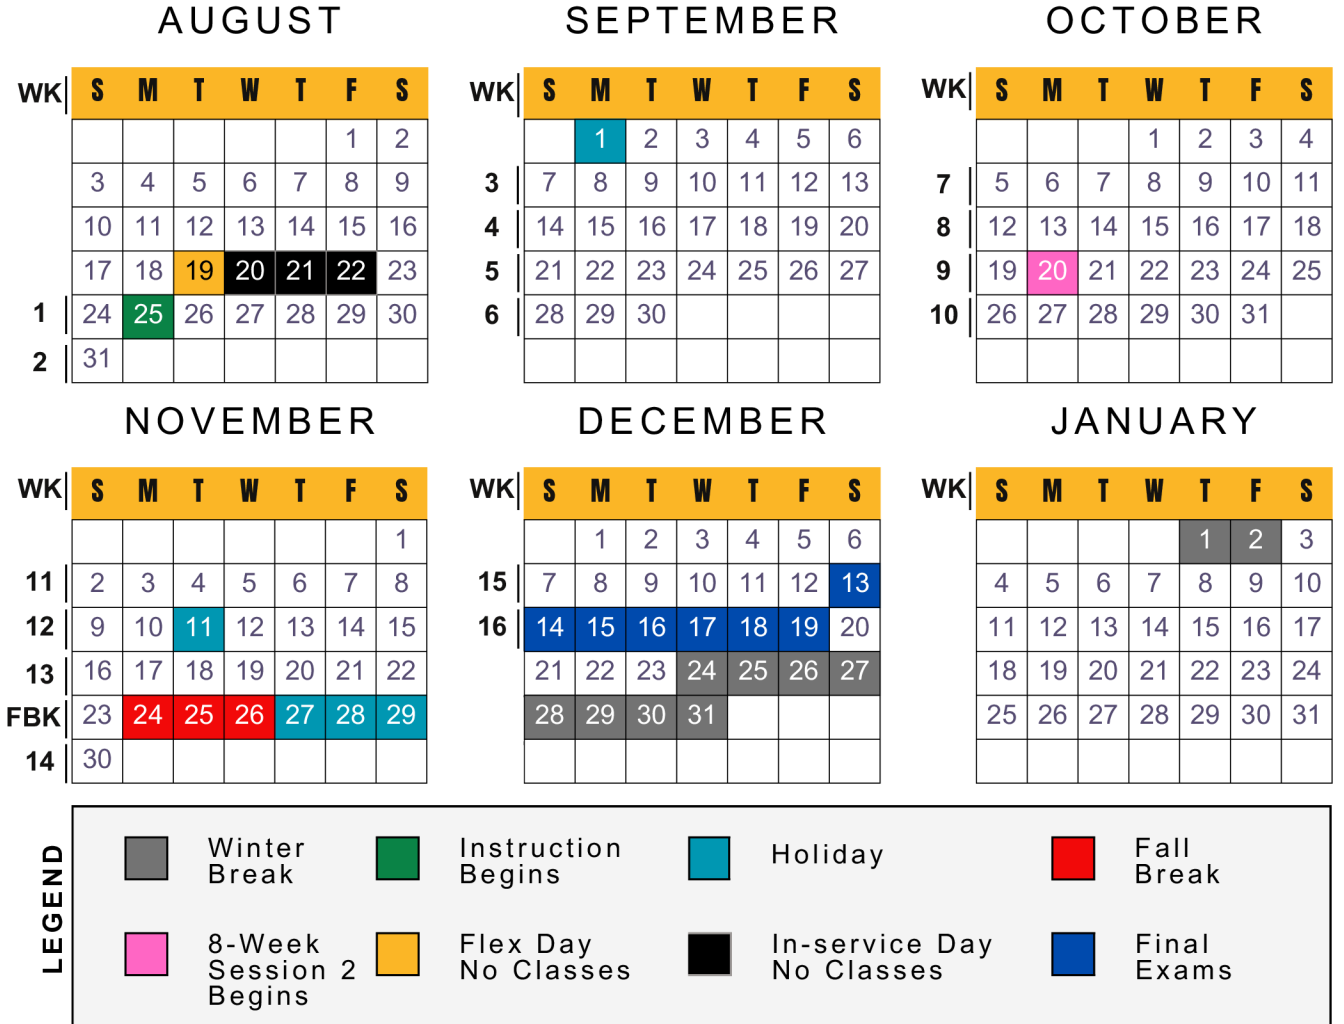

2025-2026 ACADEMIC CALENDAR

FALL SESSION 2025 AUGUST 25 – DECEMBER 19

REGISTRATION FOR CLASSES

	16-Week Session 08/25 - 12/19	8-Week Session:1 08/25 - 10/18	8-Week Session: 2 10/20 - 12/19
Application Period Begins (Open CCC)	October 01, 2024		
Registration Period Begins	April 07, 2025		
Instruction Begins	August 25	August 25	October 20
Final Examinations	December 13-19	October 13-17	December 13-19
Instruction Ends	December 19	October 18	December 19
Grades due from Faculty	Grades are due 5 working days after the last class.		
2026 Commencement	May 15, 2026		

HOLIDAYS

Labor Day (Campus Closed)	September 1, 2025
Veterans Day (Campus Closed)	November 11, 2025
Thanksgiving (Campus Closed)	November 27-29, 2025
Winter Break (Campus Closed)	December 24, 2025 - January 2, 2026

Weekend classes meet after Friday holidays and before Monday holidays unless designated as a holiday on this calendar.

OTHER IMPORTANT DATES

Emergency Drill	TBD
Fall Census Date	September 8, 2025
Final Exams (Regular Classes)	December 13-19, 2025
Graduation applications due to Admissions and Records	September 30, 2025
Semester Ends	December 19, 2025

CAMPUS DRILLS

Emergency Drill	TBD
The Great CA ShakeOut Earthquake	October 17, 2025

INSTRUCTIONAL FLEX DAYS

Flex Day	August 19, 2025
Faculty In-Service	August 20-22, 2025