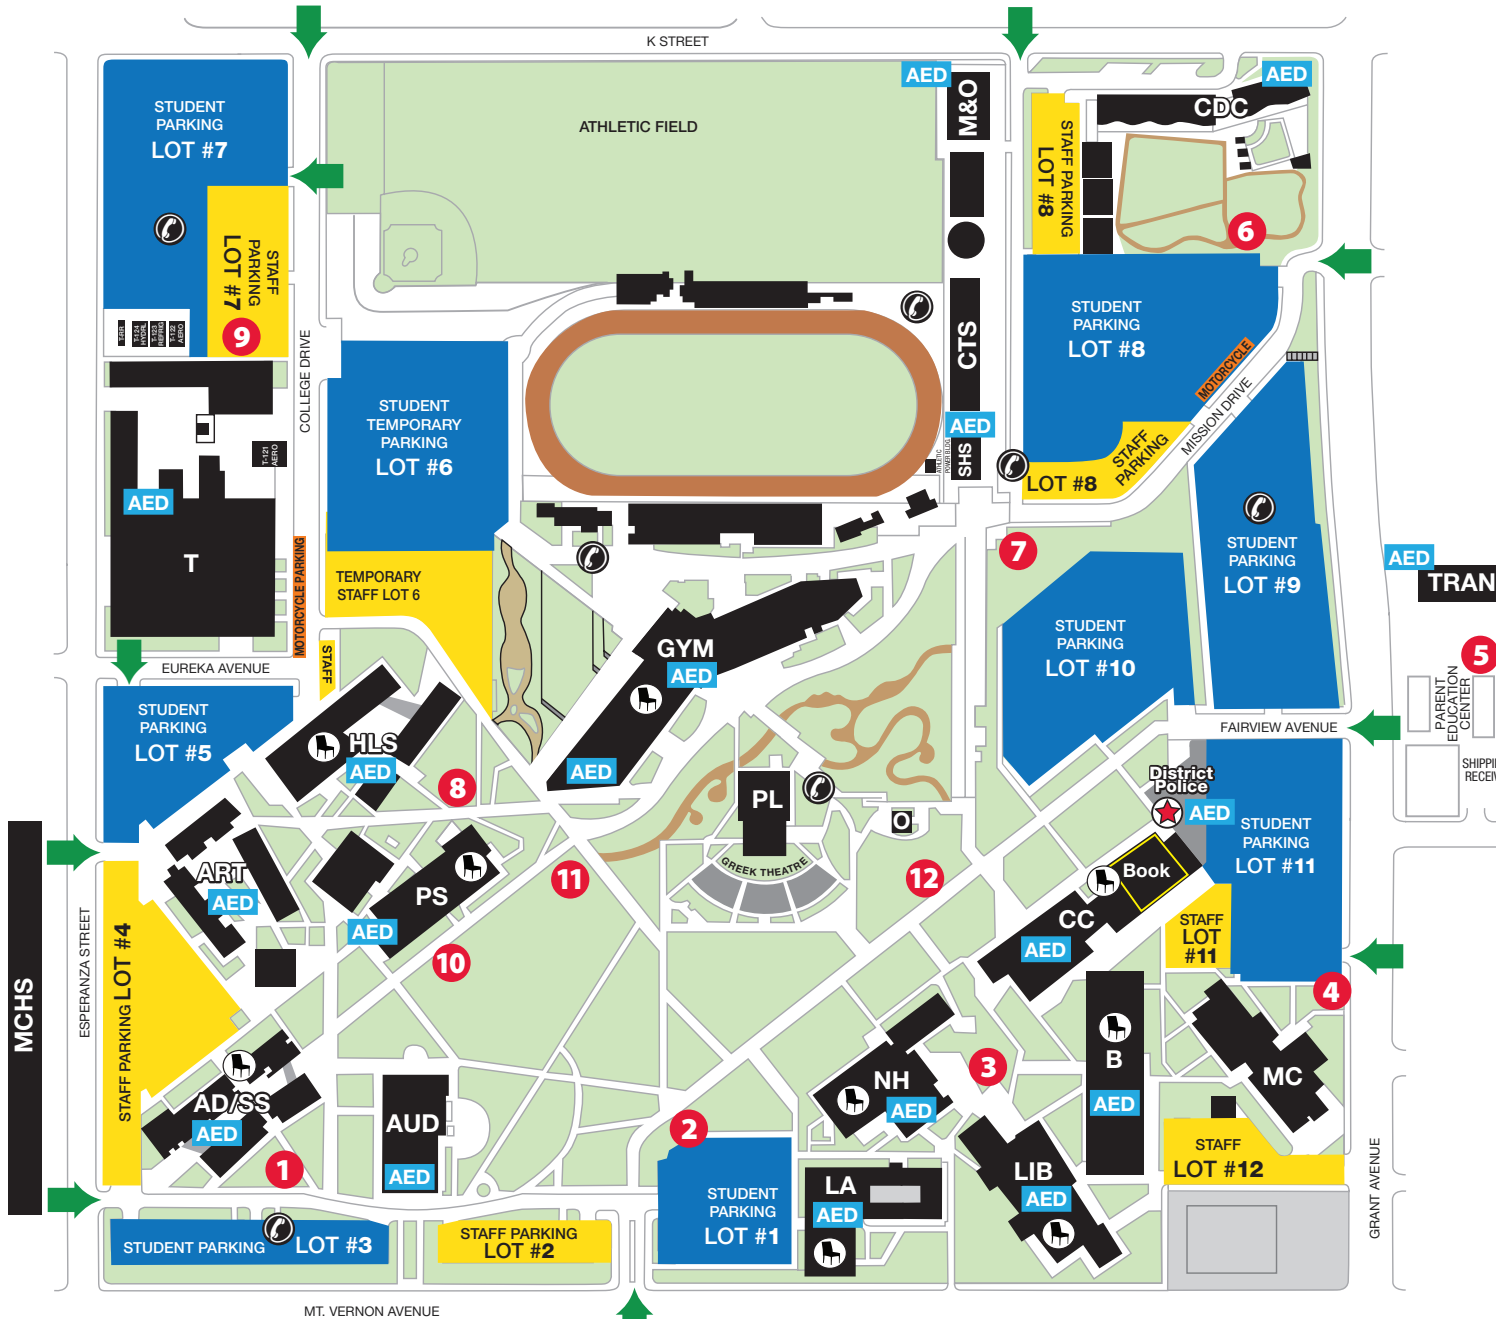

EMERGENCY INFORMATION MAP

San Bernardino Valley College

701 South Mount Vernon • San Bernardino, CA 92410 • (909) 384-4400

Check our website: www.valleycollege.edu for map updates. Revised 6-24-19

- Evacuation Sites
- Emergency Phone
- Evac+Chair

AED AUTOMATED EXTERNAL DEFIBRILLATOR

DISTRICT POLICE
Campus Center Rm. 100 • (909) 384-4491

Building Symbols	
AD/SS..... Administration/Student Services (Note: AD rooms are located in AD/SS)	LIB Library
ART.....Art Center	MC.....Media/Communications
AUD..... Auditorium	MCHS..... Middle College High School
B..... Business	M&O..... Maintenance & Operations
BOOK..... Bookstore	NH..... North Hall
CC.....Campus Center	O..... Observatory
CDC.....Child Development Center	PL.....Planetarium
CTS.....Computer Technology Services	PS.....Physical Sciences
GYM..... Gym	SHS..... Student Health Services
HLS.....Health & Life Science	T..... Applied Technology
LA.....Liberal Arts	TRAN..... Transportation Center